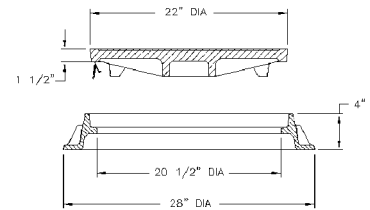

Heavy duty
Machined bearing surfaces
Reversible frame

Options
Special lettered covers
Logo cover
Watertite assembly

1490 FRAME & COVER

Medium & heavy duty
Fits 24\"/>

Options
Watertite assembly
Gasket seal covers
1490Z2 reversible watertite frame
Adjusting risers