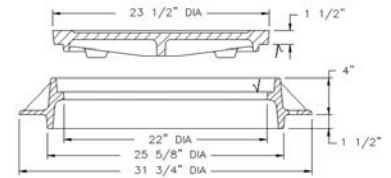

V-1481 FRAME & COVER

Heavy duty
Machined bearing surfaces
Uses V-1480 cover

Options
Solid and vented covers
Custom logo covers
Special lettered covers
Grate — V-3418

Section view illustrating mud ring

1484 FRAME & COVER

Heavy duty
Machined bearing surfaces
Reversible frame

Options
Special lettered covers
Logo cover
Watertite assembly

1490 FRAME & COVER

Medium & heavy duty
Fits 24\"/>

Options
Watertite assembly
Gasket seal covers
1490Z2 reversible watertite frame
Adjusting risers