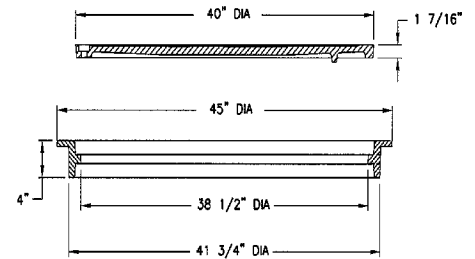

V-1481 FRAME & COVER

Heavy duty
Machined bearing surfaces
Uses V-1480 cover

Options
Solid and vented covers
Custom logo covers
Special lettered covers
Grate — V-3418

Section view illustrating mud ring

1484 FRAME & COVER

Heavy duty
Machined bearing surfaces
Reversible frame

Options
Special lettered covers
Logo cover
Watertite assembly

1490 FRAME & COVER

Medium & heavy duty
Fits 24\"/>

Options
Watertite assembly
Gasket seal covers
1490Z2 reversible watertite frame
Adjusting risers