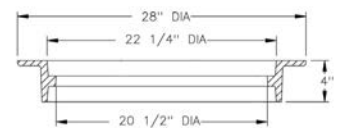

Heavy duty
Machined bearing surfaces
Reversible frame

Options
Special lettered covers
Logo cover
Watertite assembly

1490 FRAME & COVER

Medium & heavy duty
Fits 24\"/>

Options
Watertite assembly
Gasket seal covers
1490Z2 reversible watertite frame
Adjusting risers